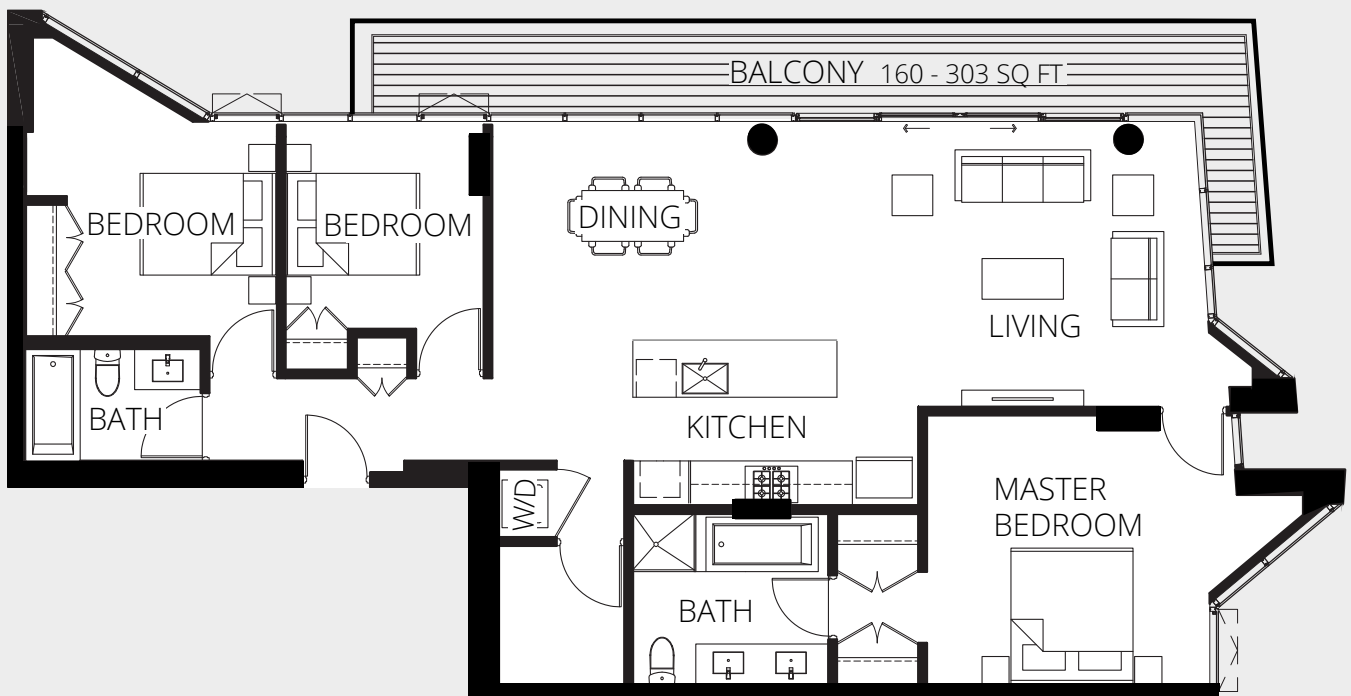

APERTURE

Plan M

3 BEDROOM + 2 BATH

SUITE SIZE: 1485 - 1532 SQ FT

BALCONY SIZE: 160 - 303 SQ FT

FLOORS 6 - 7

apertureliving.com

Floor plates vary. In a continuous effort to improve the product, the developer reserves the right to make modifications and changes to the information contained herein. Renderings, dimensions, sizes, specifications, layout and materials are approximate only and subject to change without notice. E & OE.