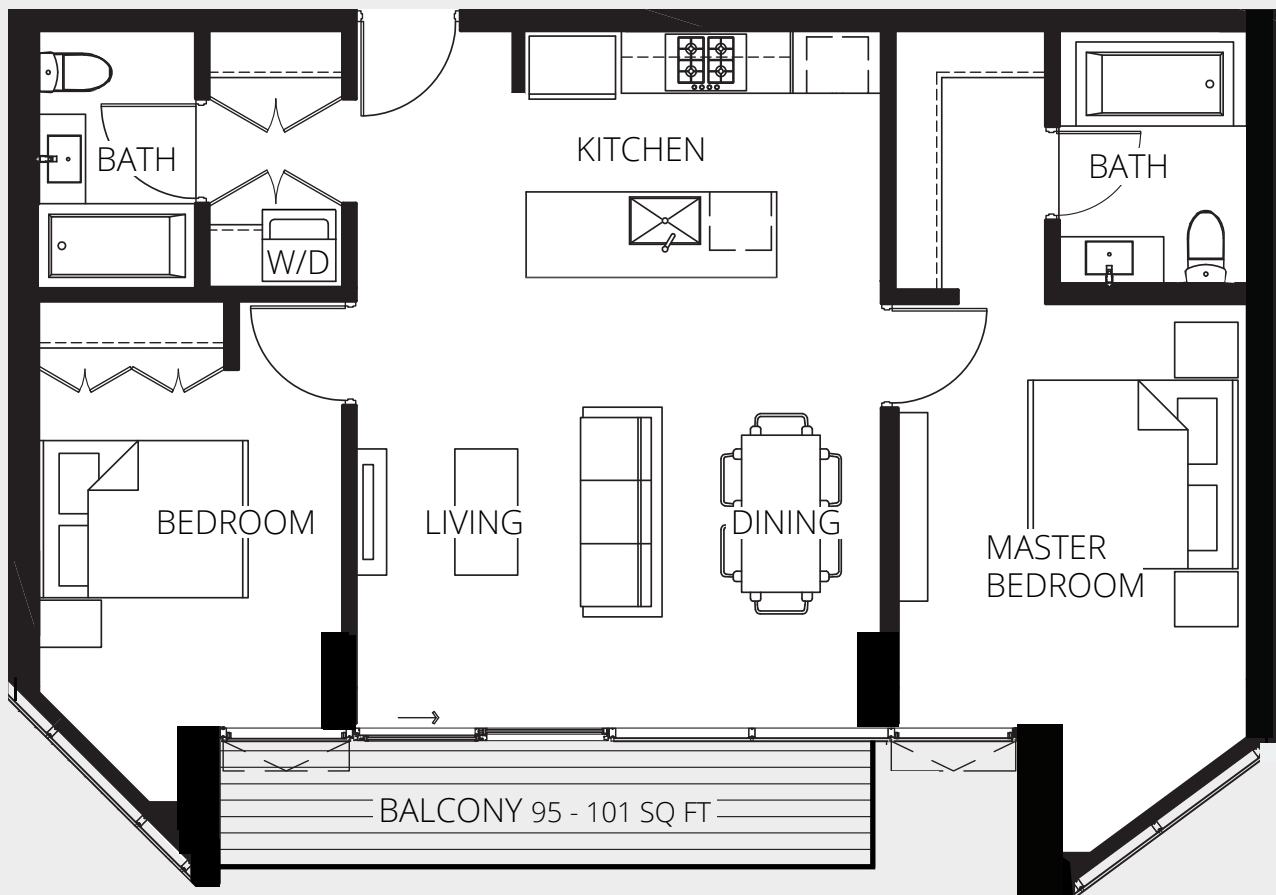

APERTURE

Plan L

2 BEDROOM + 2 BATH

SUITE SIZE: 928 - 958 SQ FT

BALCONY SIZE: 95 - 101 SQ FT

FLOORS 6 - 7

apertureliving.com

Floor plates vary. In a continuous effort to improve the product, the developer reserves the right to make modifications and changes to the information contained herein. Renderings, dimensions, sizes, specifications, layout and materials are approximate only and subject to change without notice. E & OE.