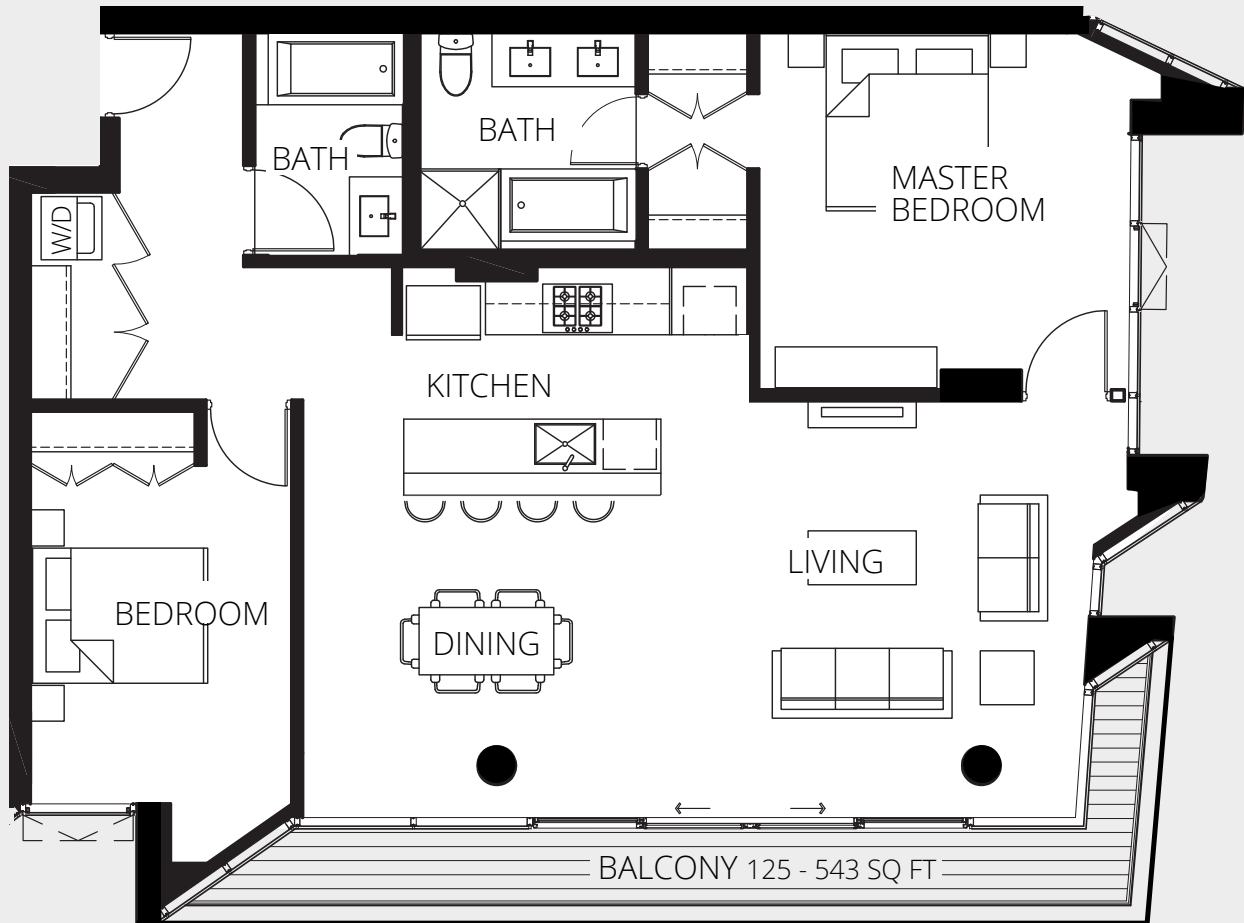

APERTURE

Plan K

2 BEDROOM + 2 BATH

SUITE SIZE: 970 - 1222 SQ FT

BALCONY SIZE: 125 - 543 SQ FT

FLOORS 6 - 7

apertureliving.com

Floor plates vary. In a continuous effort to improve the product, the developer reserves the right to make modifications and changes to the information contained herein. Renderings, dimensions, sizes, specifications, layout and materials are approximate only and subject to change without notice. E & OE.