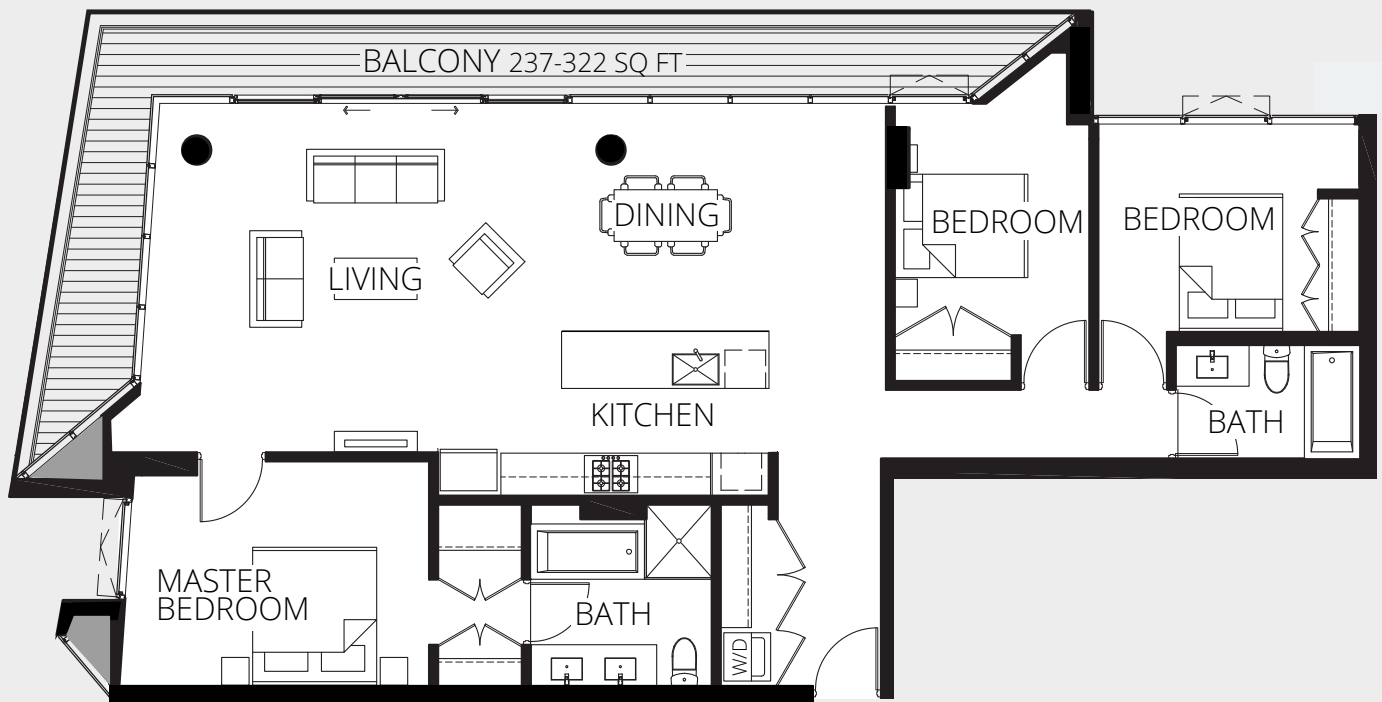

**APERTURE**

## *Plan J*

**3 BEDROOM + 2 BATH**

SUITE SIZE: 1,431 - 1,492 SQ FT

BALCONY SIZE: 237 - 322 SQ FT

**FLOORS 6 - 7**

[apertureliving.com](http://apertureliving.com)

Floor plates vary. In a continuous effort to improve the product, the developer reserves the right to make modifications and changes to the information contained herein. Renderings, dimensions, sizes, specifications, layout and materials are approximate only and subject to change without notice. E & OE.