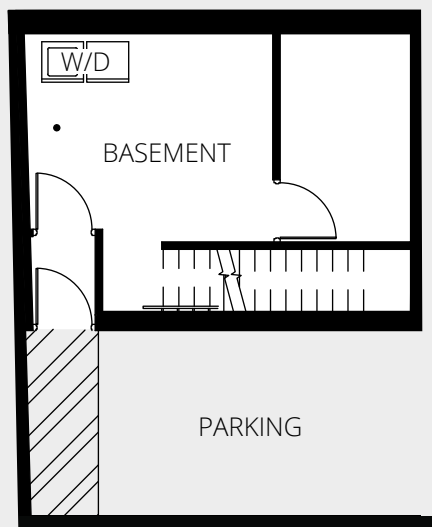

APERTURE

Plan F

2 BEDROOM + 2 BATH

SUITE SIZE: 1595 - 1610 SQ FT

PATIO SIZE: 438 - 448 SQ FT

GROUND FLOOR

apertureliving.com

Floor plates vary. In a continuous effort to improve the product, the developer reserves the right to make modifications and changes to the information contained herein. Renderings, dimensions, sizes, specifications, layout and materials are approximate only and subject to change without notice. E & OE.