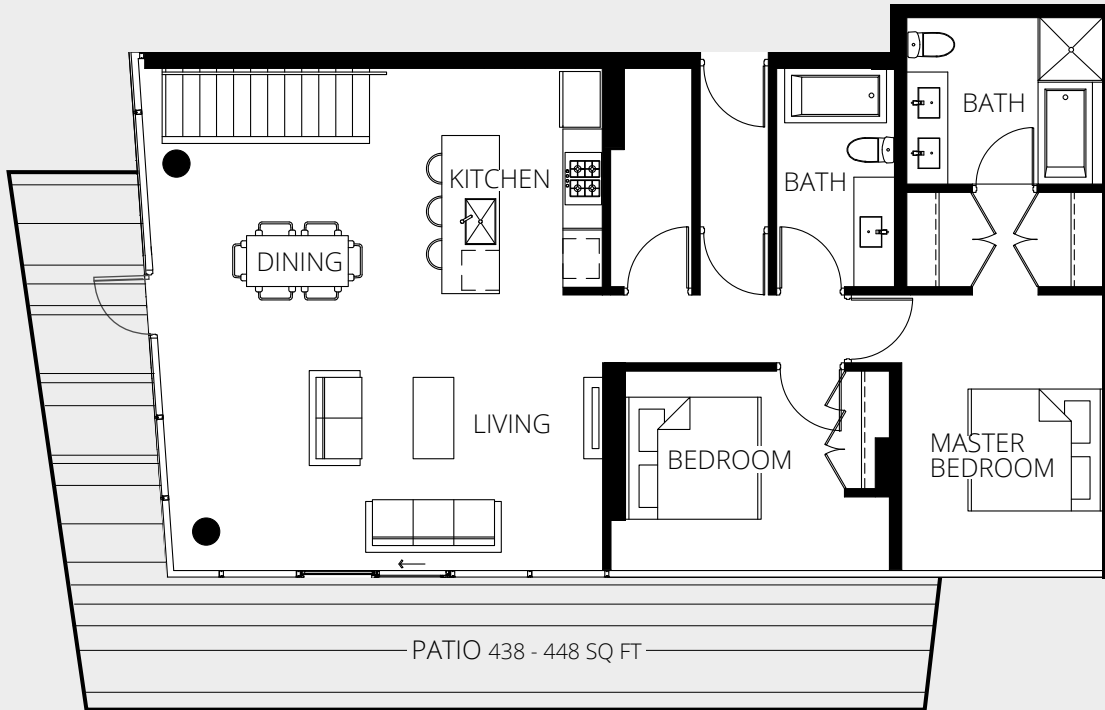

APERTURE

Plan F

2 BEDROOM + 2 BATH

SUITE SIZE: 1595 - 1610 SQ FT

PATIO SIZE: 438 - 448 SQ FT

GROUND FLOOR

apertureliving.com

Floor plates vary. In a continuous effort to improve the product, the developer reserves the right to make modifications and changes to the information contained herein. Renderings, dimensions, sizes, specifications, layout and materials are approximate only and subject to change without notice. E & OE.