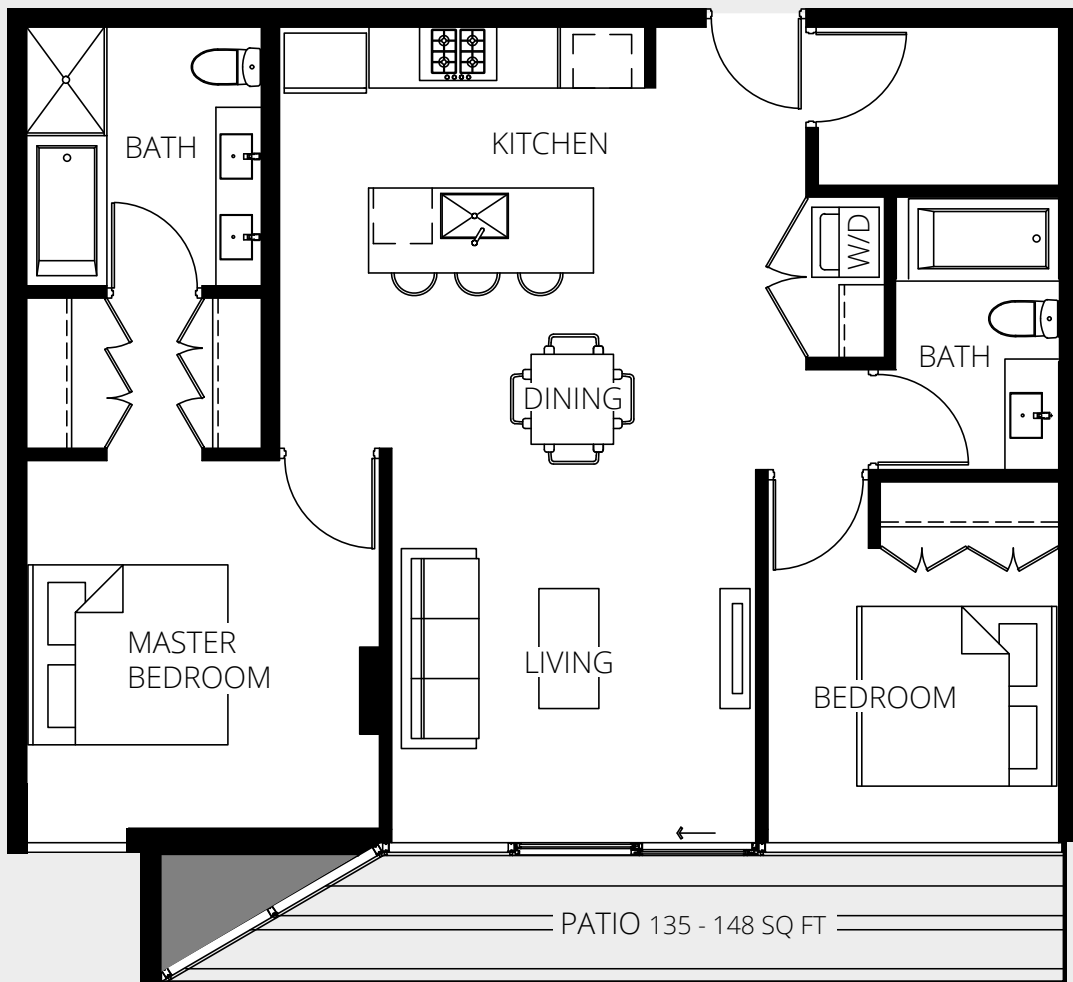

APERTURE

Plan E

2 BEDROOM + 2 BATH

SUITE SIZE: 981 - 984 SQ FT

PATIO SIZE: 135 - 148 SQ FT

GROUND FLOOR

apertureliving.com

Floor plates vary. In a continuous effort to improve the product, the developer reserves the right to make modifications and changes to the information contained herein. Renderings, dimensions, sizes, specifications, layout and materials are approximate only and subject to change without notice. E & OE.