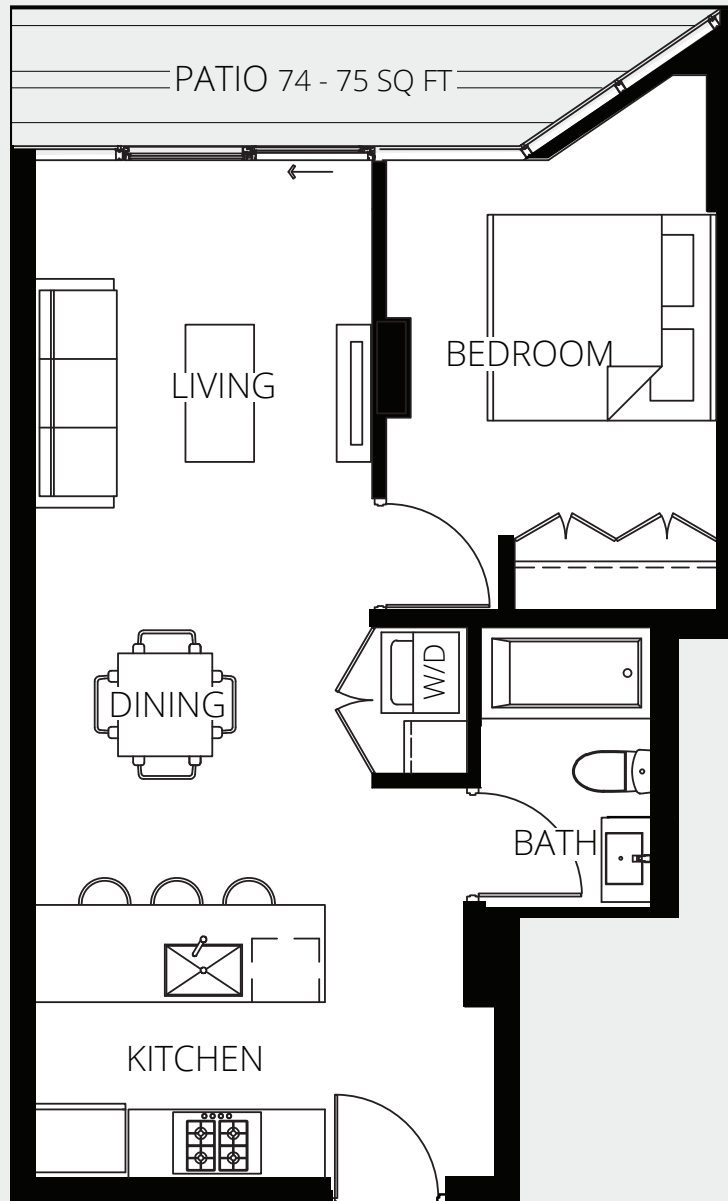

APERTURE

Plan C

1 BEDROOM + 1 BATH

SUITE SIZE: 587 - 589 SQ FT

PATIO SIZE: 74 - 75 SQ FT

GROUND FLOOR

apertureliving.com

Floor plates vary. In a continuous effort to improve the product, the developer reserves the right to make modifications and changes to the information contained herein. Renderings, dimensions, sizes, specifications, layout and materials are approximate only and subject to change without notice. E & OE.