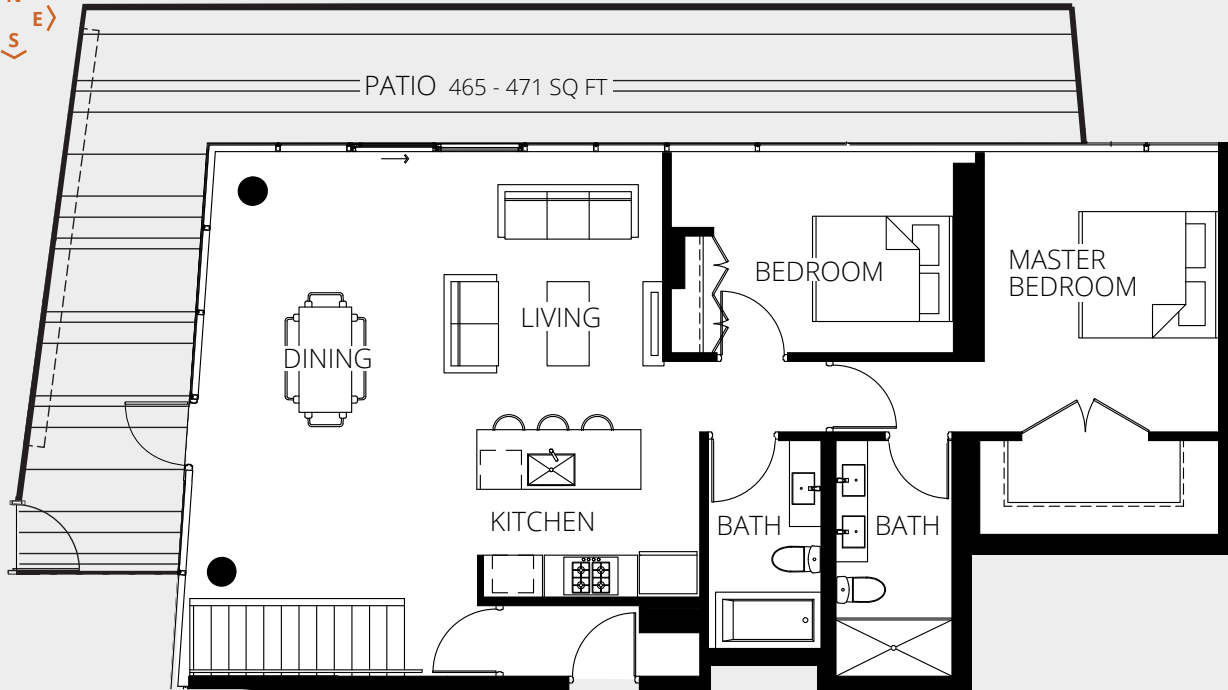

# Plan A

**2 BEDROOM + 2 BATH**

SUITE SIZE: 1469 - 1482 SQ FT

PATIO SIZE: 465 - 471 SQ FT

**GROUND FLOOR**

**P1**

**GROUND FLOOR**

[apertureliving.com](http://apertureliving.com)

Floor plates vary. In a continuous effort to improve the product, the developer reserves the right to make modifications and changes to the information contained herein. Renderings, dimensions, sizes, specifications, layout and materials are approximate only and subject to change without notice. E & OE.